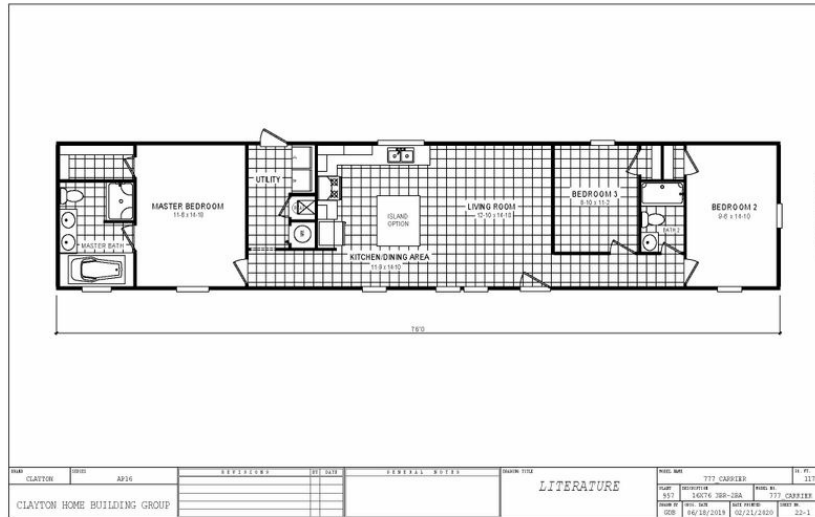

777 "COOL BREEZE" 7616

777 "COOL BREEZE" 7616 Model number: 57CBZ16763AH20

3 beds • 2 baths • 1216 sq.ft. • 16' width • 76' depth

Our home building facilities invest in continuous product and process improvements. Plans, dimensions, features, materials, specifications and availability are subject to change without notice or obligation. Renderings and floor plans are representative likenesses of our homes and may differ from the actual homes. We invite you to tour a Home Center near you and inspect the highest value in quality housing available or call (910) 277-1339 to speak with a Home Consultant. Copyright 2017, CMH. All rights reserved.