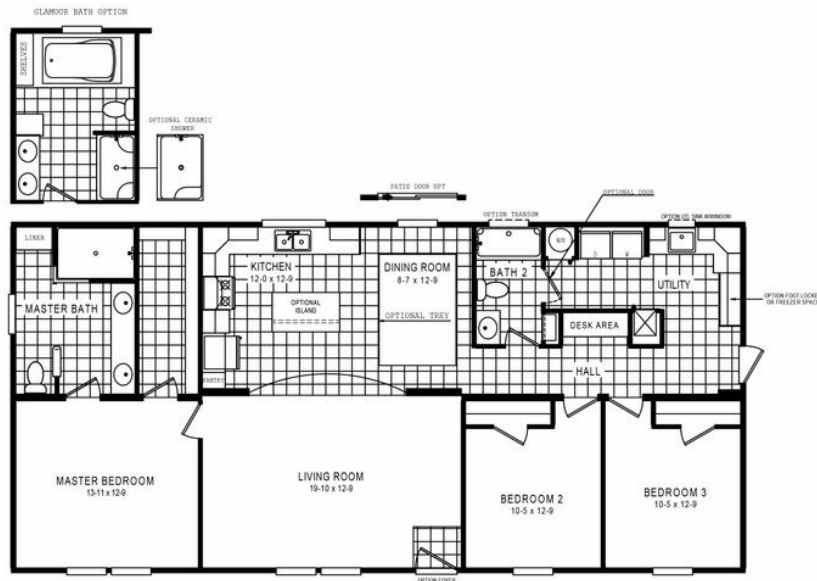

4608 ROCKETEER 5628

4608 ROCKETEER 5628

Model number: 57ROC28563AH18

3 beds • 2 baths • 1568 sq.ft. • 28' width • 56' depth

Our home building facilities invest in continuous product and process improvements. Plans, dimensions, features, materials, specifications and availability are subject to change without notice or obligation. Renderings and floor plans are representative likenesses of our homes and may differ from the actual homes. We invite you to tour a Home Center near you and inspect the highest value in quality housing available or call (910) 277-1339 to speak with a Home Consultant. Copyright 2017, CMH. All rights reserved.